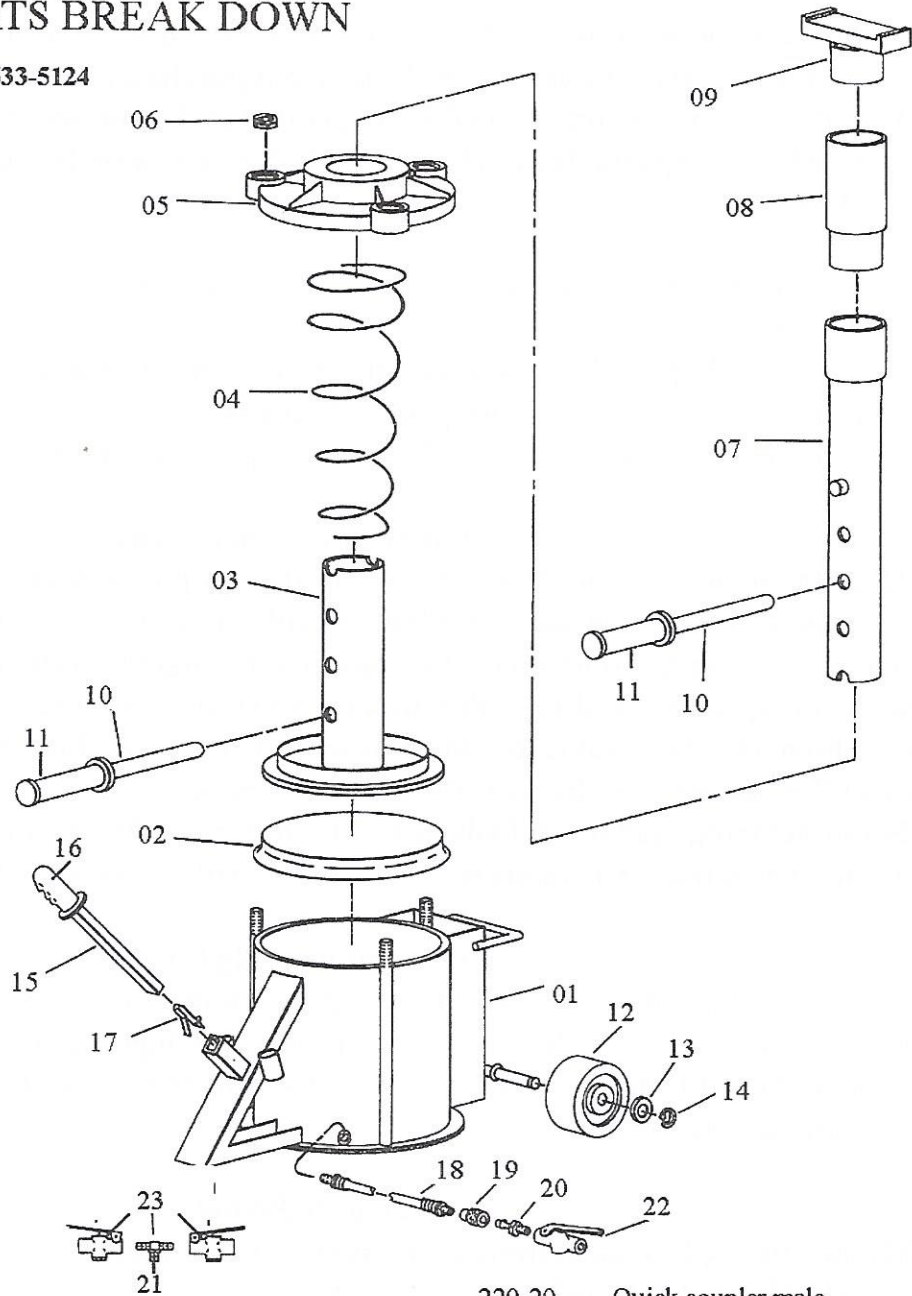

EMERSON MO. 220 PARTS BREAK DOWN

PHONE 800-633-5124

220-01	Base	220-11	Safety pin grip	220-20	Quick coupler male
220-02	Cup	220-12	Wheel	220-21	Brass tee
220-03	Piston	220-12B	Wheel bushings	220-22	Single air valve
220-04	Spring	220-13	Wheel Washers	220-22A	Single air valve 2 way 298 valve
220-05	Top Casting	220-14	Wheel snap ring	220-22NH	Air valve (Handle)
220-06	Casting nuts	220-15	Handle/grip/snap lock	220-23	Double air valve (2) air valves/tee
220-07	Long extension	220-16	Handle grip	220-23SK	Air valve stem kit (not shown)
220-08	Short extension	220-17	Handle snap lock	220-24	Kit - Piston & Cup
220-09	Lifting saddle	220-18	Air hose	220-24G	Kit - Piston /Cup/Grease
220-10	Safety pin &	220-19	Quick coupler female	220-25	Kit - Cup & Grease
				220-DK	Decal Kit (not shown) for a pair
				220-G	Grease (not shown)